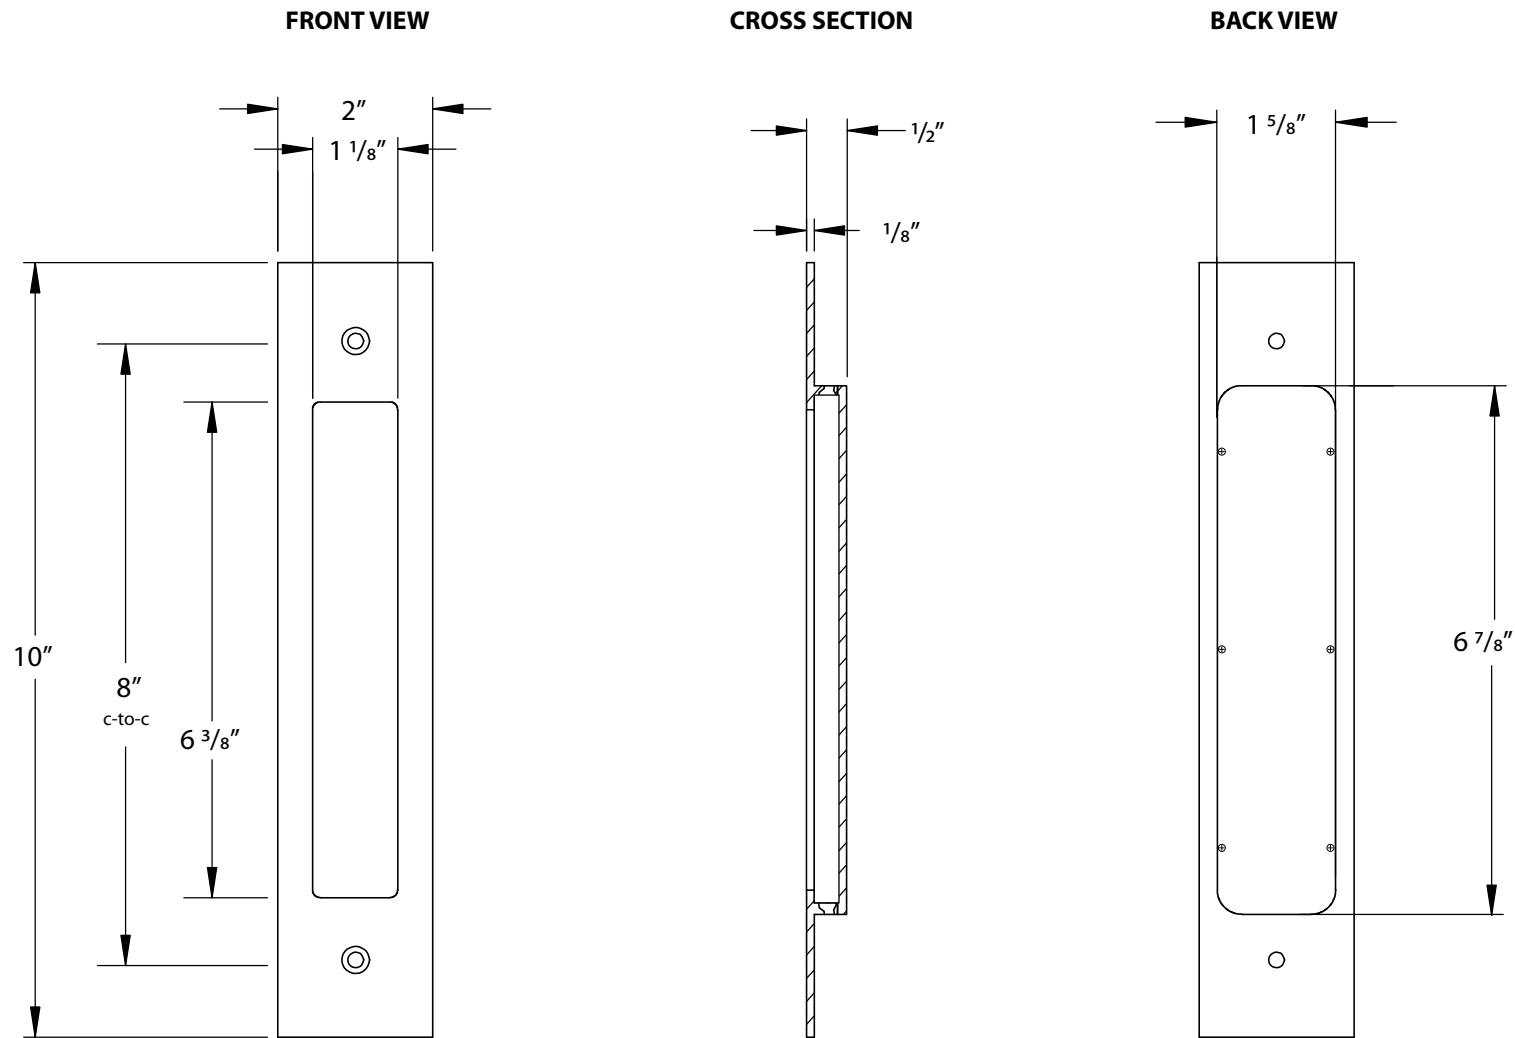

MODERN RECTANGULAR FLUSH PULL FOR DOOR PULL - 8" C-TO-C

*Note: For general info only. Not drawn to scale. **Do not use as a drilling template.**

MODERN RECTANGULAR FLUSH PULL FOR APPLIANCE PULL - 12" C-TO-C

*Note: For general info only. Not drawn to scale. **Do not use as a drilling template.**