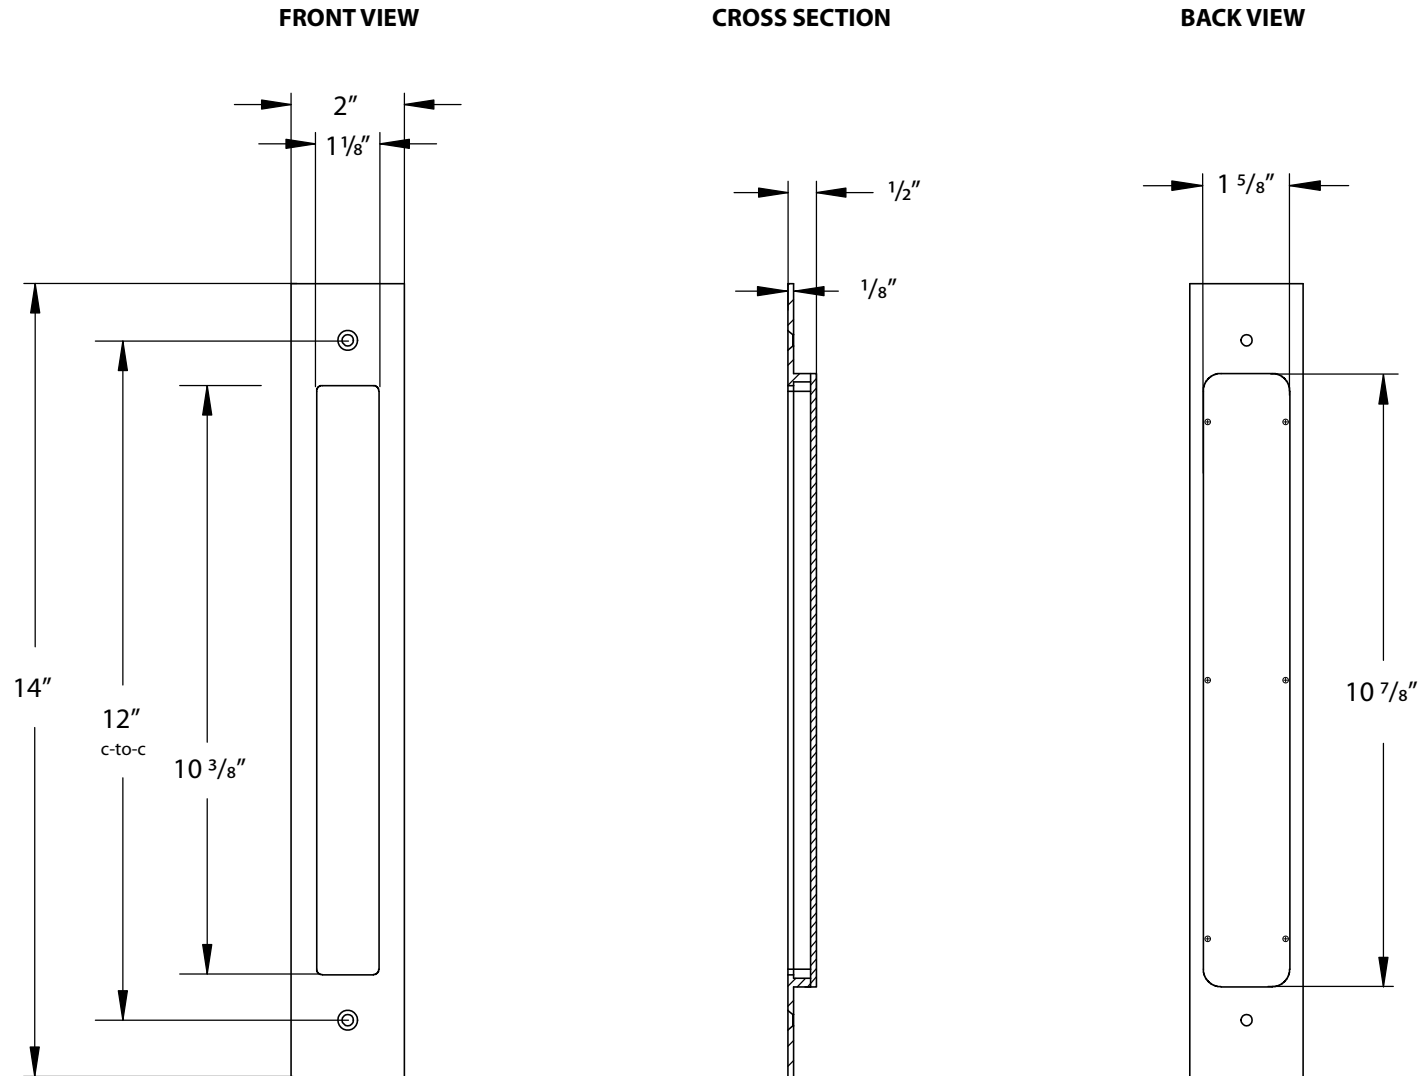

MODERN RECTANGULAR FLUSH PULL FOR DOOR PULL - 8" C-TO-C

*Note: For general info only. Not drawn to scale. **Do not use as a drilling template.**

MODERN RECTANGULAR FLUSH PULL FOR APPLIANCE PULL - 12" C-TO-C

*Note: For general info only. Not drawn to scale. **Do not use as a drilling template.**