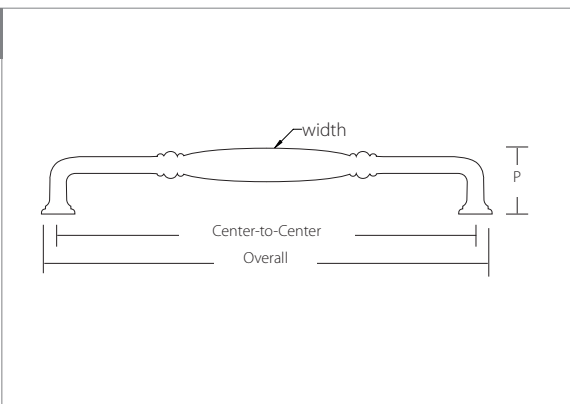

**BLYTHE APPLIANCE PULL**

Product Code	C-to-C	Overall	Projection(P)	Width	Base
86910	12"	13"	2"	13/16"	1"
86911	18"	19"	2"	13/16"	1"

**SPINDLE APPLIANCE PULL**

Product Code	C-to-C	Overall	Projection(P)	Width	Base
86343	12"	14 5/8"	2 1/8"	3/4"	15/16"
86344	18"	20 5/8"	2 1/8"	3/4"	15/16"

**WESTWOOD APPLIANCE PULL**

Product Code	C-to-C	Overall	Projection(P)	Width	Base
86912	12"	13"	2"	3/4"	1"
86913	18"	19"	2 1/8"	13/16"	1 1/16"

**TRIBECA APPLIANCE PULL**

Product Code	C-to-C	Overall	Projection(P)	Width	Base
87005	12"	15"	2 1/8"	1 3/16"	3/4"
87006	18"	21"	2 1/8"	1 3/16"	3/4"

*RUSTIC LIVING* | **APPLIANCE PULLS**  
 Technical Specifications

**EMTEK®**  
**ASSA ABLOY**

Product Code	C-to-C	Overall	Projection(P)	Width	Base
86349	12"	12 3/4"	2"	9/16"	13/16"
86350	18"	18 3/4"	2"	9/16"	13/16"

Product Code	C-to-C	Overall	Projection(P)	Width	Base
86674	12"	12 5/8"	1 3/4"	5/8"	5/8"
86675	18"	18 5/8"	1 3/4"	5/8"	5/8"

*EUROPEAN TRADITION* | **APPLIANCE PULLS**  
 Technical Specifications

Product Code	C-to-C	Overall	Projection(P)	Width	Base
86347	12"	12 7/8"	2"	1"	1"
86348	18"	18 7/8"	2"	1"	1"