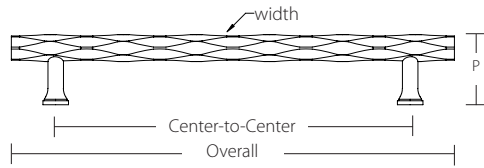

**JASPER APPLIANCE PULL**

Product Code	C-to-C	Overall	Projection(P)	Width(W)	Base
86693	12"	13 3/8"	1 7/8"	3/4"	3/4"
86694	18"	19 3/8"	1 7/8"	3/4"	3/4"

**ALEXANDER APPLIANCE PULL**

Product Code	C-to-C	Overall	Projection(P)	Width	Base
86442	12"	13"	2"	1/2"	1"
86443	18"	19"	2"	9/16"	1"

**BLYTHE APPLIANCE PULL**

Product Code	C-to-C	Overall	Projection(P)	Width	Base
86910	12"	13"	2"	13/16"	1"
86911	18"	19"	2"	13/16"	1"

**SPINDLE APPLIANCE PULL**

Product Code	C-to-C	Overall	Projection(P)	Width	Base
86343	12"	14 5/8"	2 1/8"	3/4"	15/16"
86344	18"	20 5/8"	2 1/8"	3/4"	15/16"

**WESTWOOD APPLIANCE PULL**

Product Code	C-to-C	Overall	Projection(P)	Width	Base
86912	12"	13"	2"	3/4"	1"
86913	18"	19"	2 1/8"	13/16"	1 1/16"

**TRIBECA APPLIANCE PULL**

Product Code	C-to-C	Overall	Projection(P)	Width	Base
87005	12"	15"	2 1/8"	1 3/16"	3/4"
87006	18"	21"	2 1/8"	1 3/16"	3/4"

Product Code	C-to-C	Overall	Projection(P)	Width	Base
86674	12"	12 5/8"	1 3/4"	5/8"	5/8"
86675	18"	18 5/8"	1 3/4"	5/8"	5/8"

*EUROPEAN TRADITION* | **APPLIANCE PULLS**  
 Technical Specifications

Product Code	C-to-C	Overall	Projection(P)	Width	Base
86347	12"	12 7/8"	2"	1"	1"
86348	18"	18 7/8"	2"	1"	1"