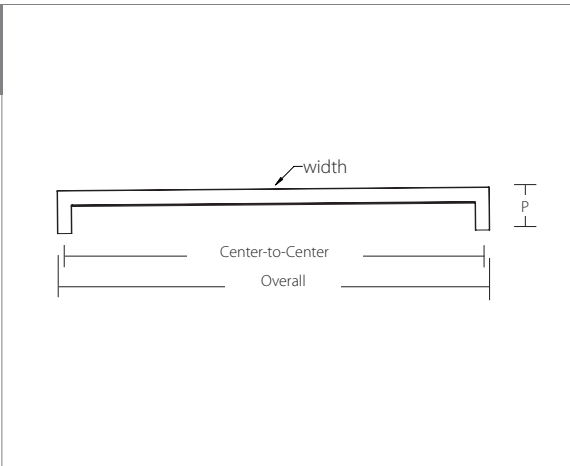

**BLYTHE APPLIANCE PULL**

Product Code	C-to-C	Overall	Projection(P)	Width	Base
86910	12"	13"	2"	13/16"	1"
86911	18"	19"	2"	13/16"	1"

**SPINDLE APPLIANCE PULL**

Product Code	C-to-C	Overall	Projection(P)	Width	Base
86343	12"	14 5/8"	2 1/8"	3/4"	15/16"
86344	18"	20 5/8"	2 1/8"	3/4"	15/16"

**WESTWOOD APPLIANCE PULL**

Product Code	C-to-C	Overall	Projection(P)	Width	Base
86912	12"	13"	2"	3/4"	1"
86913	18"	19"	2 1/8"	13/16"	1 1/16"

**TRIBECA APPLIANCE PULL**

Product Code	C-to-C	Overall	Projection(P)	Width	Base
87005	12"	15"	2 1/8"	1 3/16"	3/4"
87006	18"	21"	2 1/8"	1 3/16"	3/4"

*RUSTIC LIVING* | **APPLIANCE PULLS**  
 Technical Specifications

**EMTEK®**  
**ASSA ABLOY**

Product Code	C-to-C	Overall	Projection(P)	Width	Base
86349	12"	12 3/4"	2"	9/16"	13/16"
86350	18"	18 3/4"	2"	9/16"	13/16"

Product Code	C-to-C	Overall	Projection(P)	Width	Base
86674	12"	12 5/8"	1 3/4"	5/8"	5/8"
86675	18"	18 5/8"	1 3/4"	5/8"	5/8"

*EUROPEAN TRADITION* | **APPLIANCE PULLS**  
 Technical Specifications

Product Code	C-to-C	Overall	Projection(P)	Width	Base
86347	12"	12 7/8"	2"	1"	1"
86348	18"	18 7/8"	2"	1"	1"