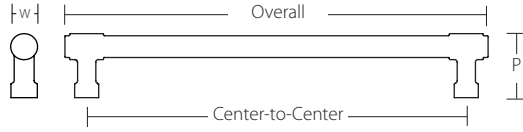

**KEATON APPLIANCE PULL**

Product Code	C-to-C	Overall	Projection(P)	Width	Base
86721	12"	12 1/2"	1 3/4"	1"	9/16" x 1 1/16"
86722	18"	18 1/2"	1 3/4"	1"	1 1/16" x 1 1/16"

**WARWICK APPLIANCE PULL**

Product Code	C-to-C	Overall	Projection(P)	Width(W)	Base
86711	12"	12 1/2"	1 3/4"	1/2"	9/16"
86712	18"	18 1/2"	1 3/4"	1/2"	9/16"

**JASPER APPLIANCE PULL**

Product Code	C-to-C	Overall	Projection(P)	Width(W)	Base
86693	12"	13 3/8"	1 7/8"	3/4"	3/4"
86694	18"	19 3/8"	1 7/8"	3/4"	3/4"

**ALEXANDER APPLIANCE PULL**

Product Code	C-to-C	Overall	Projection(P)	Width	Base
86442	12"	13"	2"	1/2"	1"
86443	18"	19"	2"	9/16"	1"

**BLYTHE APPLIANCE PULL**

Product Code	C-to-C	Overall	Projection(P)	Width	Base
86910	12"	13"	2"	13/16"	1"
86911	18"	19"	2"	13/16"	1"

**SPINDLE APPLIANCE PULL**

Product Code	C-to-C	Overall	Projection(P)	Width	Base
86343	12"	14 5/8"	2 1/8"	3/4"	15/16"
86344	18"	20 5/8"	2 1/8"	3/4"	15/16"

Product Code	C-to-C	Overall	Projection(P)	Width	Base
86674	12"	12 5/8"	1 3/4"	5/8"	5/8"
86675	18"	18 5/8"	1 3/4"	5/8"	5/8"

*EUROPEAN TRADITION* | **APPLIANCE PULLS**  
 Technical Specifications

Product Code	C-to-C	Overall	Projection(P)	Width	Base
86347	12"	12 7/8"	2"	1"	1"
86348	18"	18 7/8"	2"	1"	1"