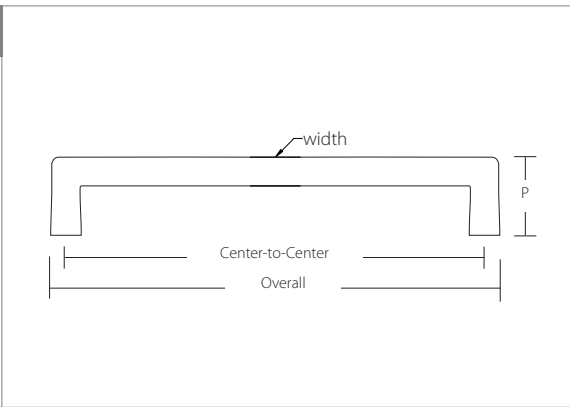

**BLYTHE APPLIANCE PULL**

Product Code	C-to-C	Overall	Projection(P)	Width	Base
86910	12"	13"	2"	13/16"	1"
86911	18"	19"	2"	13/16"	1"

**SPINDLE APPLIANCE PULL**

Product Code	C-to-C	Overall	Projection(P)	Width	Base
86343	12"	14 5/8"	2 1/8"	3/4"	15/16"
86344	18"	20 5/8"	2 1/8"	3/4"	15/16"

**WESTWOOD APPLIANCE PULL**

Product Code	C-to-C	Overall	Projection(P)	Width	Base
86912	12"	13"	2"	3/4"	1"
86913	18"	19"	2 1/8"	13/16"	1 1/16"

**TRIBECA APPLIANCE PULL**

Product Code	C-to-C	Overall	Projection(P)	Width	Base
87005	12"	15"	2 1/8"	1 3/16"	3/4"
87006	18"	21"	2 1/8"	1 3/16"	3/4"

*RUSTIC LIVING* | **APPLIANCE PULLS**  
 Technical Specifications

**EMTEK®**  
**ASSA ABLOY**

Product Code	C-to-C	Overall	Projection(P)	Width	Base
86349	12"	12 3/4"	2"	9/16"	13/16"
86350	18"	18 3/4"	2"	9/16"	13/16"

Product Code	C-to-C	Overall	Projection(P)	Width	Base
86674	12"	12 5/8"	1 3/4"	5/8"	5/8"
86675	18"	18 5/8"	1 3/4"	5/8"	5/8"

*EUROPEAN TRADITION* | **APPLIANCE PULLS**  
 Technical Specifications

Product Code	C-to-C	Overall	Projection(P)	Width	Base
86347	12"	12 7/8"	2"	1"	1"
86348	18"	18 7/8"	2"	1"	1"