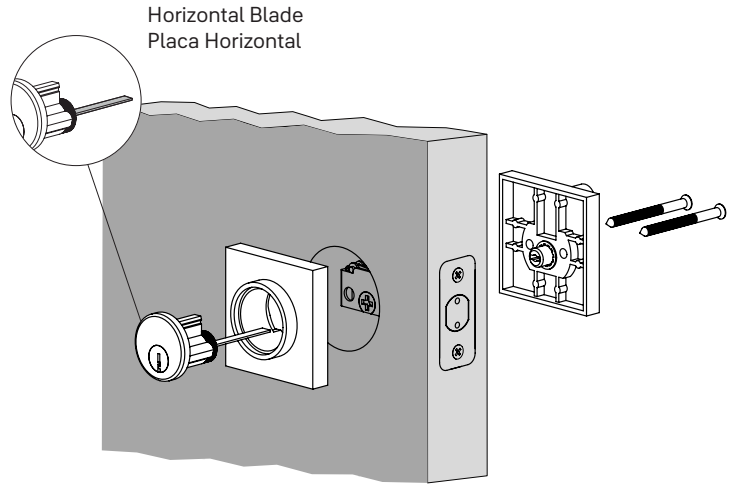

DEADBOLT

EXPRESSIONS™
SERIES

Installation Instructions
Instruccion de Instalación

1. Door Prep • Prepare la Puerta

2. Select Proper Backset • Seleccione distancia apropiada

3. Install Latch • Instale el pestillo

4. Install Deadbolt • Instale el Cerrojo

5. Install Strike and Dust Box • Instale de la placa hembra y caja antipolvo

600 Baldwin Park Blvd., City of Industry, CA 91746
yalehome.com 1-800-356-2741

© Copyright 2020. All rights reserved.
Reproduction in whole or in part without the
express written permission of ASSA ABLOY
Residential Group is prohibited.