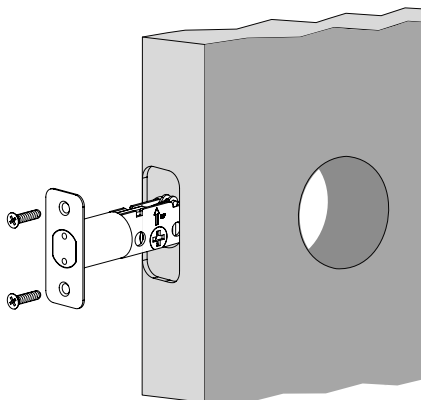

DEADBOLT

EXPRESSIONS™
SERIES

Installation Instructions
Instruccion de Instalación

1. Door Prep • Prepare la Puerta

2. Select Proper Backset • Seleccione distancia apropiada

3. Install Latch • Instale el pestillo

4. Install Deadbolt • Instale el Cerrojo

5. Install Strike and Dust Box • Instale de la placa hembra y caja antipolvo

600 Baldwin Park Blvd., City of Industry, CA 91746
yalehome.com 1-800-356-2741

© Copyright 2020. All rights reserved.
Reproduction in whole or in part without the
express written permission of ASSA ABLOY
Residential Group is prohibited.