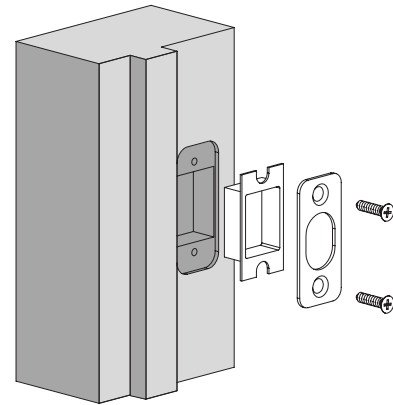

DEADBOLT

EXPRESSIONS™
SERIES

Installation Instructions
Instruccion de Instalación

1. Door Prep • Prepare la Puerta

2. Select Proper Backset • Seleccione distancia apropiada

3. Install Latch • Instale el pestillo

4. Install Deadbolt • Instale el Cerrojo

5. Install Strike and Dust Box • Instale de la placa hembra y caja antipolvo

600 Baldwin Park Blvd., City of Industry, CA 91746
yalehome.com 1-800-356-2741

© Copyright 2020. All rights reserved.
Reproduction in whole or in part without the
express written permission of ASSA ABLOY
Residential Group is prohibited.