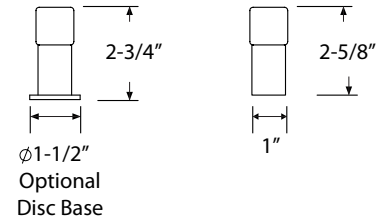

48" Square Door Pull
86187

72" Square Door Pull
86188

Standard Mounting

Thru-Bolt with
Decorative Caps

Optional Mounting

Concealed Surface
CS

Back to Back
BTB

Fits Door Thickness: 1-3/4" to 2-1/4". Specify if thicker.

48" Round Door Pull
86189

72" Round Door Pull
86190

Standard Mounting

Thru-Bolt with
Decorative Caps

Optional Mounting

Concealed Surface
CS

Back to Back
BTB

Fits Door Thickness: 1-3/4" to 2-1/4". Specify if thicker.