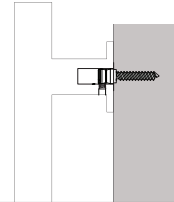

48" Square Door Pull
86187

72" Square Door Pull
86188

Standard Mounting

Thru-Bolt with
Decorative Caps

Optional Mounting

Concealed Surface
CS

Back to Back
BTB

Fits Door Thickness: 1-3/4" to 2-1/4". Specify if thicker.

48" Round Door Pull
86189

72" Round Door Pull
86190

Standard Mounting

Thru-Bolt with
Decorative Caps

Optional Mounting

Concealed Surface
CS

Back to Back
BTB

Fits Door Thickness: 1-3/4" to 2-1/4". Specify if thicker.