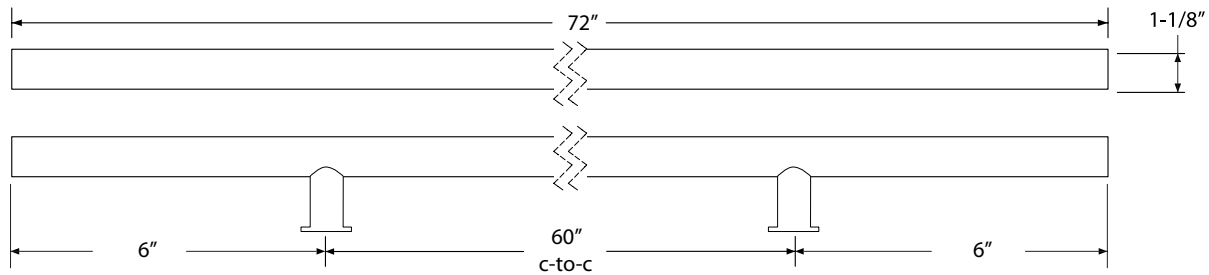

48" Square Door Pull
86187

72" Square Door Pull
86188

Standard Mounting

Thru-Bolt with
Decorative Caps

Optional Mounting

Concealed Surface
CS

Back to Back
BTB

Fits Door Thickness: 1-3/4" to 2-1/4". Specify if thicker.

48" Round Door Pull
86189

72" Round Door Pull
86190

Standard Mounting

Thru-Bolt with
Decorative Caps

Optional Mounting

Concealed Surface
CS

Back to Back
BTB

Fits Door Thickness: 1-3/4" to 2-1/4". Specify if thicker.