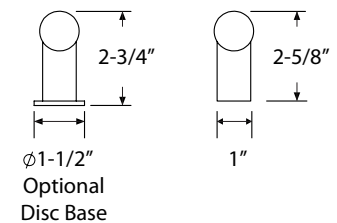

48" Square Door Pull
86187

72" Square Door Pull
86188

Standard Mounting

Thru-Bolt with
Decorative Caps

Optional Mounting

Concealed Surface
CS

Back to Back
BTB

Fits Door Thickness: 1-3/4" to 2-1/4". Specify if thicker.

48" Round Door Pull
86189

72" Round Door Pull
86190

Standard Mounting

Thru-Bolt with
Decorative Caps

Optional Mounting

Concealed Surface
CS

Back to Back
BTB

Fits Door Thickness: 1-3/4" to 2-1/4". Specify if thicker.