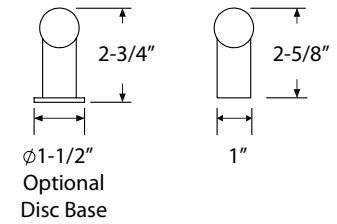

48" Square Door Pull
86187

72" Square Door Pull
86188

Standard Mounting

Thru-Bolt with
Decorative Caps

Optional Mounting

Concealed Surface
CS

Back to Back
BTB

Fits Door Thickness: 1-3/4" to 2-1/4". Specify if thicker.

48" Round Door Pull
86189

72" Round Door Pull
86190

Standard Mounting

Thru-Bolt with
Decorative Caps

Optional Mounting

Concealed Surface
CS

Back to Back
BTB

Fits Door Thickness: 1-3/4" to 2-1/4". Specify if thicker.