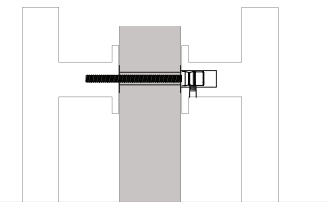

48" Square Door Pull
86187

72" Square Door Pull
86188

Standard Mounting

Thru-Bolt with
Decorative Caps

Optional Mounting

Concealed Surface
CS

Back to Back
BTB

Fits Door Thickness: 1-3/4" to 2-1/4". Specify if thicker.

48" Round Door Pull
86189

72" Round Door Pull
86190

Standard Mounting

Thru-Bolt with
Decorative Caps

Optional Mounting

Concealed Surface
CS

Back to Back
BTB

Fits Door Thickness: 1-3/4" to 2-1/4". Specify if thicker.