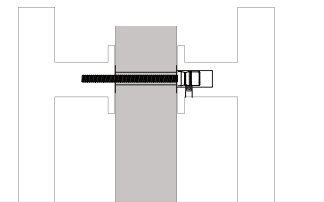

48" Square Door Pull
86187

72" Square Door Pull
86188

Standard Mounting

Thru-Bolt with
Decorative Caps

Optional Mounting

Concealed Surface
CS

Back to Back
BTB

Fits Door Thickness: 1-3/4" to 2-1/4". Specify if thicker.

48" Round Door Pull
86189

72" Round Door Pull
86190

Standard Mounting

Thru-Bolt with
Decorative Caps

Optional Mounting

Concealed Surface
CS

Back to Back
BTB

Fits Door Thickness: 1-3/4" to 2-1/4". Specify if thicker.