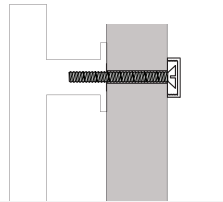

48" Square Door Pull
86187

72" Square Door Pull
86188

Standard Mounting

Thru-Bolt with
Decorative Caps

Optional Mounting

Concealed Surface
CS

Back to Back
BTB

Fits Door Thickness: 1-3/4" to 2-1/4". Specify if thicker.

48" Round Door Pull
86189

72" Round Door Pull
86190

Standard Mounting

Thru-Bolt with
Decorative Caps

Optional Mounting

Concealed Surface
CS

Back to Back
BTB

Fits Door Thickness: 1-3/4" to 2-1/4". Specify if thicker.