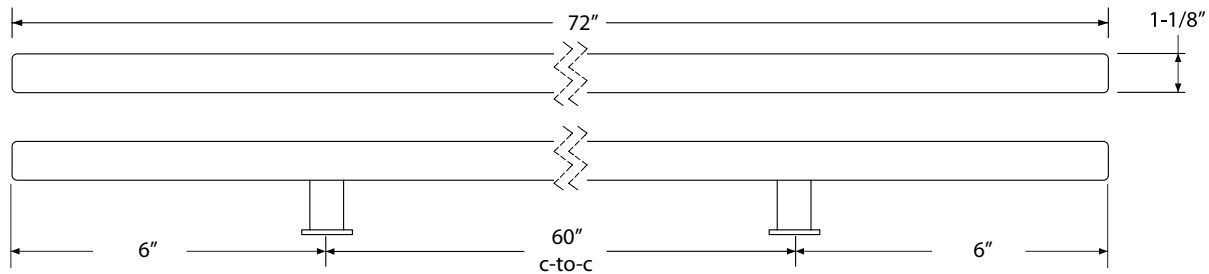

48" Square Door Pull
86187

72" Square Door Pull
86188

Standard Mounting

Thru-Bolt with
Decorative Caps

Optional Mounting

Concealed Surface
CS

Back to Back
BTB

Fits Door Thickness: 1-3/4" to 2-1/4". Specify if thicker.

48" Round Door Pull
86189

72" Round Door Pull
86190

Standard Mounting

Thru-Bolt with
Decorative Caps

Optional Mounting

Concealed Surface
CS

Back to Back
BTB

Fits Door Thickness: 1-3/4" to 2-1/4". Specify if thicker.