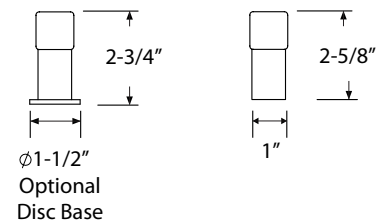

48" Square Door Pull
86187

72" Square Door Pull
86188

Standard Mounting

Thru-Bolt with
Decorative Caps

Optional Mounting

Concealed Surface
CS

Back to Back
BTB

Fits Door Thickness: 1-3/4" to 2-1/4". Specify if thicker.

48" Round Door Pull
86189

72" Round Door Pull
86190

Standard Mounting

Thru-Bolt with
Decorative Caps

Optional Mounting

Concealed Surface
CS

Back to Back
BTB

Fits Door Thickness: 1-3/4" to 2-1/4". Specify if thicker.