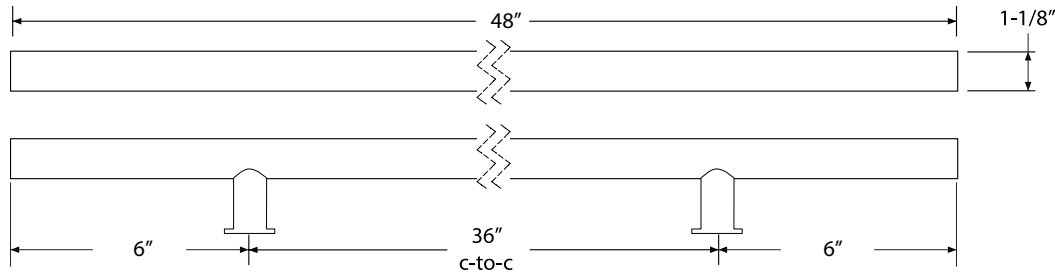

48" Square Door Pull
86187

72" Square Door Pull
86188

Standard Mounting

Thru-Bolt with
Decorative Caps

Optional Mounting

Concealed Surface
CS

Back to Back
BTB

Fits Door Thickness: 1-3/4" to 2-1/4". Specify if thicker.

48" Round Door Pull
86189

72" Round Door Pull
86190

Standard Mounting

Thru-Bolt with
Decorative Caps

Optional Mounting

Concealed Surface
CS

Back to Back
BTB

Fits Door Thickness: 1-3/4" to 2-1/4". Specify if thicker.