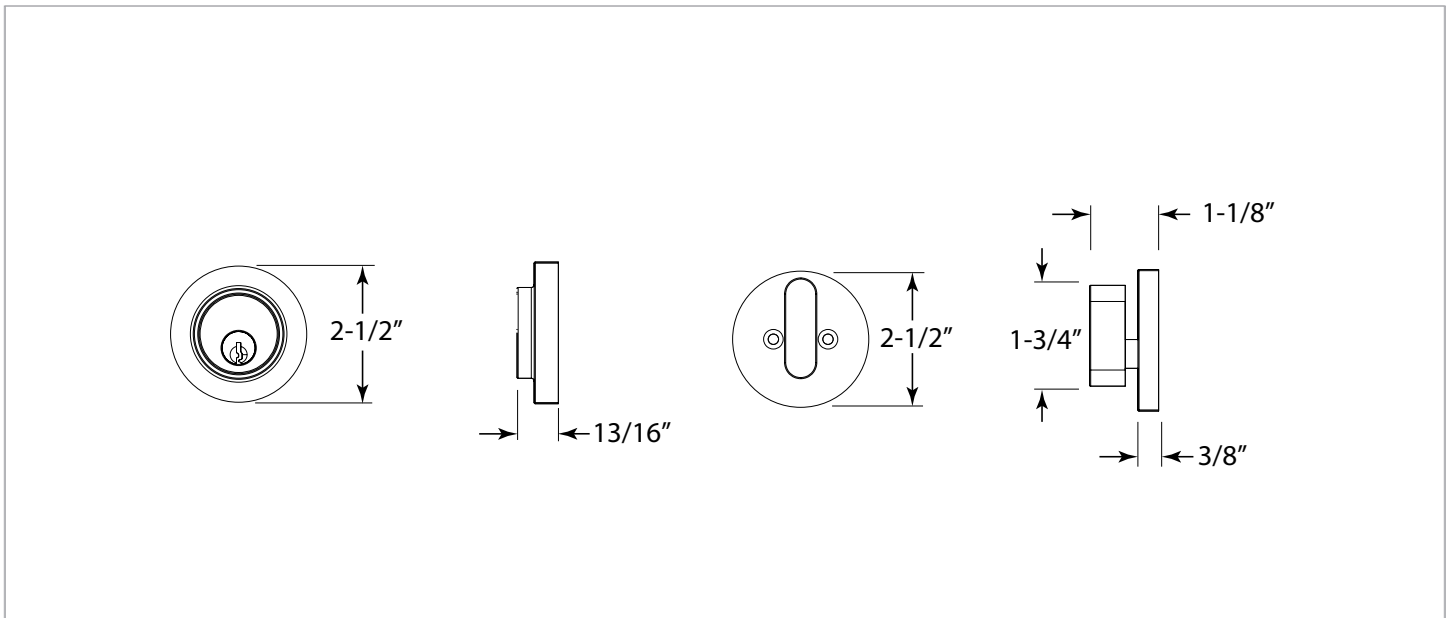

## Owen

Satin Brass (US4)  
Satin Nickel (US15)  
Flat Black (US19)  
Polished Chrome (US26)

Door Specs 2-1/8" Face Bore, 1" Edge Bore  
5-1/2" Center to Center Door Prep  
1" x 2-1/4" Radius Corner

Latch 2-3/8" or 2-3/4" Adjustable latch,  
Radius Corner

Door Thickness 1-3/8" to 1-3/4"

Cylinder SC1  
KW1 Optional  
WR5 Optional

Handing Universal handing

**Description**

Owen Deadbolt, Schlage Keyway  
Owen Deadbolt, Kwikset Keyway  
Owen Deadbolt, Weiser Keyway