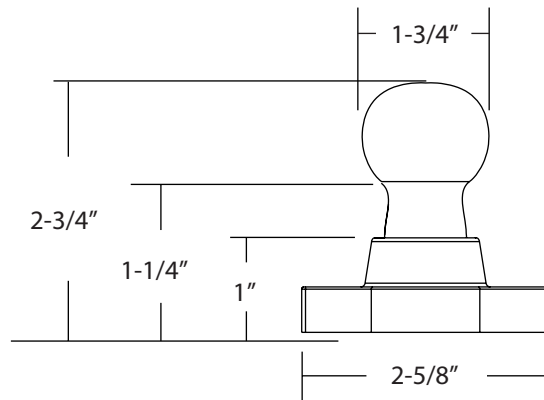

EXPRESSIONS™ SERIES

Rosette
Knob
Finishes

Everly
Auburn
Polished Brass (US3)
Oil Rubbed Bronze (US10B)
Satin Nickel (US15)
Polished Chrome (US26)

Door Specs 2-1/8" Face Bore, 1" Edge Bore
1" x 2-1/4" Radius Corner

Latch 2-3/8" or 2-3/4" Adjustable latch,
Radius Corner

Door Thickness 1-3/8" to 1-3/4"

Cylinder SC1
KW1 Optional
WR5 Optional

Handing Universal handing

Description

Everly Rosette with Auburn Knob, Schlage Keyway
Everly Rosette with Auburn Knob, Weiser Keyway
Everly Rosette with Auburn Knob, Kwikset Keyway
Everly Rosette with Auburn Knob
Everly Rosette with Auburn Knob
Everly Rosette with Auburn Knob