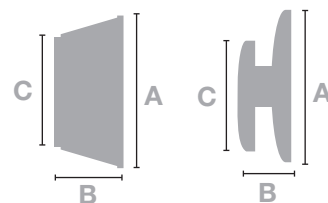

FUNCTIONS
DEADBOLT
SINGLE CYLINDER PREMIER 82
SINGLE CYLINDER SELECT 83
DOUBLE CYLINDER SELECT 85
ONE-SIDED WITH PLATE 87

QuickShip™	US3	US5	US10BP	US10BE	US15	US15A	US26	US26D	GM	BSP
SINGLE CYL 82	•	•	•		•	•		•		•
SINGLE CYL 83	•		•		•	•	•	•	•	
DOUBLE CYL 85	•		•		•	•				•
ONE-SIDED 87