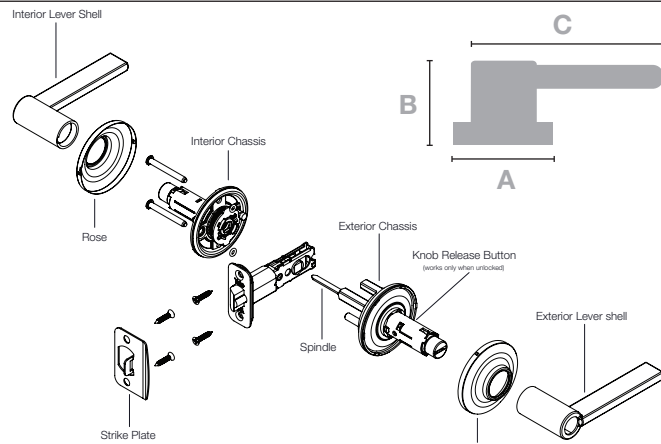

Does your lock have these features?

PUSH BUTTON LOCKING
panic-free egress

PRE-INSTALLED SCREWS
aligned for ease of installation

FOUR-WOUND SPRING
longer life cycles /
eliminates lever sag

SHROUD
anti-pry
security

CONCEALED SCREWS
clean design

NON-HANDED LEVERS
eliminate handing issues

SOLID STEEL SPINDLE
greater durability

Lever selection

DIMENSIONS

	A	B	C
ACADEMY	2 9/16"	2 7/16"	4 19/64"
AUGUSTA	2 9/16"	2 1/2"	4 3/4"
CHARLESTON	2 9/16"	2 1/2"	5 3/8"
DELAWARE	2 9/16"	2 3/4"	4 5/8"
KINCAID	2 9/16"	2 7/16"	4 1/2"
MARINA	2 9/16"	3 5/16"	4 7/8"
McCLURE	2 9/16"	2 7/16"	4 3/16"
MILAN	2 9/16"	2 7/16"	4 1/16"
MONROE	2 9/16"	2 7/16"	4 5/8"
NORWOOD	2 9/16"	2 1/2"	4 7/32"
PACIFIC BEACH	2 9/16"	2 7/16"	4 3/4"
VALDOSTA	2 9/16"	2 1/2"	4 5/8"
VIRGO	2 9/16"	2 9/16"	4 1/2"