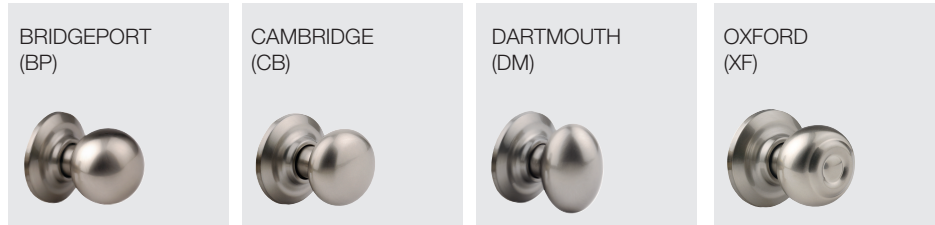

YH Collection™
Grade 2 Residential
Light Commercial

The World's Favorite Lock, Since 1840.™

Knob selection

Knob/Lever Specifications

Door Specs	2 1/8" Face Bore 1" Edge Bore 2 3/8" or 2 3/4" Backset
	Box Pack: Latch Face 1" x 2 1/4" RC (Round Corner) SC (Square Corner, optional)
Latch	Box Pack: Adjustable 2 3/8" to 2 3/4" RC RC (Round Corner)
Door Thickness	1 3/8" to 1 3/4"
Cylinder	6 Pin Cylinder (KW-1 Compatible)
Keying	Box Pack: KA3 (Keyed Alike)
Faceplate	1" W x 2 1/4" H RC (Round Corner)
Strike	Box Pack: 2 1/4" Full Lip RC (Round Corner)
Certified ANSI/BHMA	A156.2 Series 4000 Grade 2

FUNCTIONS

- KNOB**
 - DUMMY 80**
 - PASSAGE 10**
 - ONE SIDED w/Plate 60**
 - PRIVACY 20**
 - BATH* 26**
 - ENTRY 70**
 - CLASSROOM 75**
 - STOREROOM 78**
- *Bath: Privacy with US26 interior finish

DIMENSIONS	A	B	C
BRIDGEPORT	2 9/16"	2 9/16"	2"
CAMBRIDGE	2 9/16"	2 1/4"	2 5/64"
DARTMOUTH	2 9/16"	2 3/8"	2 1/2"
OXFORD	2 9/16"	2 1/4"	2 1/8"

QuickShip™ Knob	US3	US5	US10BP	US10BE	US15	US15A	US26	US26D	GM	BSP
BRIDGEPORT	•				•			•		
CAMBRIDGE	•	•	•		•	•	•	•	•	•
DARTMOUTH	•		•		•					
OXFORD			•		•					
ROSETTE OPTION										
OVAL/TRAD	•		•		•					