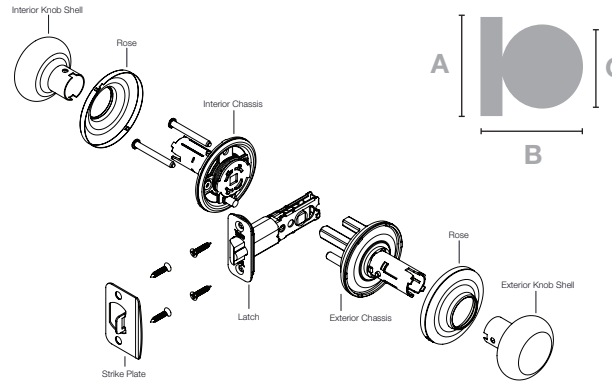

YH Collection™
Grade 2 Residential
Light Commercial

The World's Favorite Lock, Since 1840.™

Knob selection

Knob/Lever Specifications

Door Specs	2 1/8" Face Bore 1" Edge Bore 2 3/8" or 2 3/4" Backset
	Box Pack: Latch Face 1" x 2 1/4" RC (Round Corner) SC (Square Corner, optional)
Latch	Box Pack: Adjustable 2 3/8" to 2 3/4" RC RC (Round Corner)
Door Thickness	1 3/8" to 1 3/4"
Cylinder	6 Pin Cylinder (KW-1 Compatible)
Keying	Box Pack: KA3 (Keyed Alike)
Faceplate	1" W x 2 1/4" H RC (Round Corner)
Strike	Box Pack: 2 1/4" Full Lip RC (Round Corner)
Certified ANSI/BHMA	A156.2 Series 4000 Grade 2

FUNCTIONS

- KNOB**
 - DUMMY 80**
 - PASSAGE 10**
 - ONE SIDED w/Plate 60**
 - PRIVACY 20**
 - BATH* 26**
 - ENTRY 70**
 - CLASSROOM 75**
 - STOREROOM 78**
- *Bath: Privacy with US26 interior finish

DIMENSIONS	A	B	C
BRIDGEPORT	2 9/16"	2 9/16"	2"
CAMBRIDGE	2 9/16"	2 1/4"	2 5/64"
DARTMOUTH	2 9/16"	2 3/8"	2 1/2"
OXFORD	2 9/16"	2 1/4"	2 1/8"