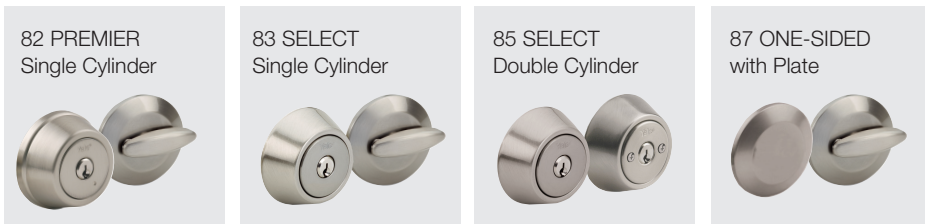

Deadbolt selection