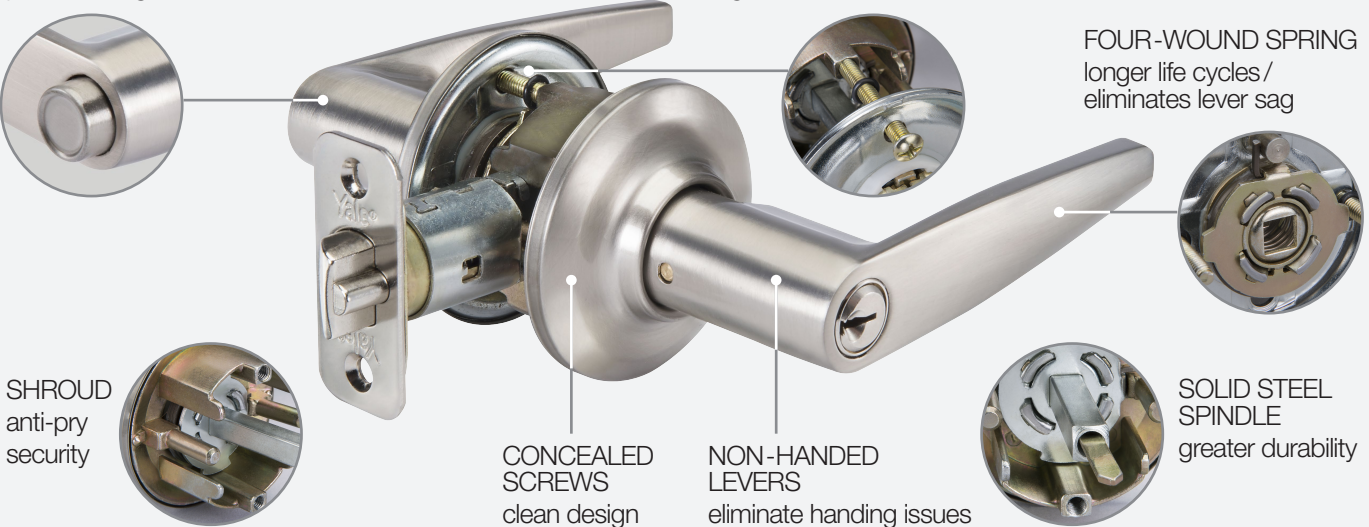

QuickShip™ Knob	US3	US5	US10BP	US10BE	US15	US15A	US26	US26D	GM	BSP
BRIDGEPORT	•				•			•		
CAMBRIDGE	•	•	•		•	•	•	•	•	•
DARTMOUTH	•		•		•					
OXFORD			•		•					
ROSETTE OPTION										
OVAL/TRAD	•		•		•					

Does your lock have these features?

PUSH BUTTON LOCKING
panic-free egress

PRE-INSTALLED SCREWS
aligned for ease of installation

FOUR-WOUND SPRING
longer life cycles /
eliminates lever sag

SHROUD
anti-pry
security

CONCEALED SCREWS
clean design

NON-HANDED LEVERS
eliminate handing issues

SOLID STEEL SPINDLE
greater durability

Lever selection

DIMENSIONS

	A	B	C
ACADEMY	2 9/16"	2 7/16"	4 19/64"
AUGUSTA	2 9/16"	2 1/2"	4 3/4"
CHARLESTON	2 9/16"	2 1/2"	5 3/8"
DELAWARE	2 9/16"	2 3/4"	4 5/8"
KINCAID	2 9/16"	2 7/16"	4 1/2"
MARINA	2 9/16"	3 5/16"	4 7/8"
McCLURE	2 9/16"	2 7/16"	4 3/16"
MILAN	2 9/16"	2 7/16"	4 1/16"
MONROE	2 9/16"	2 7/16"	4 5/8"
NORWOOD	2 9/16"	2 1/2"	4 7/32"
PACIFIC BEACH	2 9/16"	2 7/16"	4 3/4"
VALDOSTA	2 9/16"	2 1/2"	4 5/8"
VIRGO	2 9/16"	2 9/16"	4 1/2"