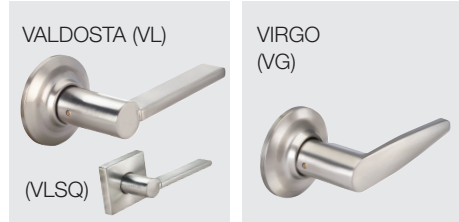

Does your lock have these features?

PUSH BUTTON LOCKING
panic-free egress

PRE-INSTALLED SCREWS
aligned for ease of installation

FOUR-WOUND SPRING
longer life cycles /
eliminates lever sag

SHROUD
anti-pry
security

CONCEALED SCREWS
clean design

NON-HANDED LEVERS
eliminate handing issues

SOLID STEEL SPINDLE
greater durability

Lever selection

DIMENSIONS

	A	B	C
ACADEMY	2 9/16"	2 7/16"	4 19/64"
AUGUSTA	2 9/16"	2 1/2"	4 3/4"
CHARLESTON	2 9/16"	2 1/2"	5 3/8"
DELAWARE	2 9/16"	2 3/4"	4 5/8"
KINCAID	2 9/16"	2 7/16"	4 1/2"
MARINA	2 9/16"	3 5/16"	4 7/8"
McCLURE	2 9/16"	2 7/16"	4 3/16"
MILAN	2 9/16"	2 7/16"	4 1/16"
MONROE	2 9/16"	2 7/16"	4 5/8"
NORWOOD	2 9/16"	2 1/2"	4 7/32"
PACIFIC BEACH	2 9/16"	2 7/16"	4 3/4"
VALDOSTA	2 9/16"	2 1/2"	4 5/8"
VIRGO	2 9/16"	2 9/16"	4 1/2"

- FUNCTIONS**
- LEVER
 - DUMMY 81
 - PASSAGE 11
 - ONE SIDED w/Plate 61
 - PRIVACY 21
 - BATH* 22
 - ENTRY Lever/Lever 71
 - ENTRY T-turn 73
 - ENTRY SFIC** 74LC
 - CLASSROOM 76
 - STOREROOM 79

*Bath: Privacy with US26 interior finish
 **Available in Augusta, Monroe, Pacific Beach