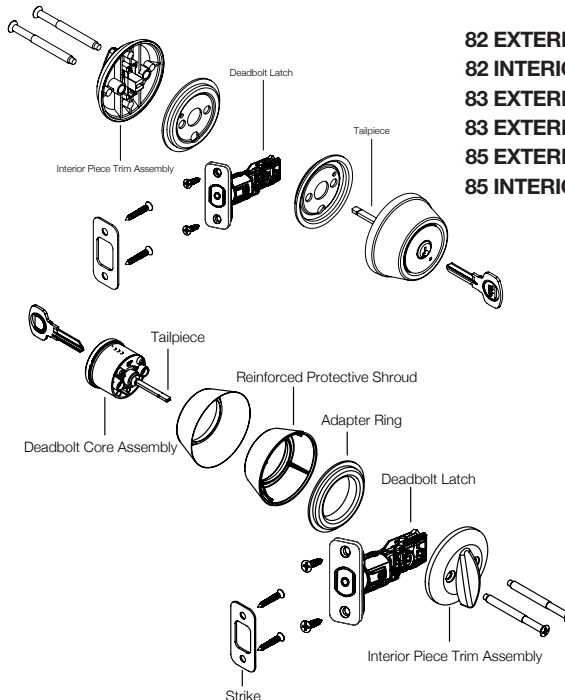

Deadbolt Specifications

Door Specs	2 1/8" Face Bore 1" Edge Bore 2 3/8" or 2 3/4" Backset
	Box Pack: Latch Face 1" x 2 1/4" RC (Round Corner) SC (Square Corner, optional)
Latch	Box Pack: Adjustable 2 3/8" to 2 3/4" RC RC (Round Corner)
Door Thickness	1 3/8" to 1 3/4" 2" to 2 1/4"
Requires Ext. Kit 07600; 83 Select Single Cylinder Only	
Cylinder	6 Pin Cylinder (KW-1 Compatible)
Keying	Box Pack: KA3 (Keyed Alike)
Faceplate	1" W x 2 1/4" H RC (Round Corner)
Strike	Box Pack: 1 1/8" x 2 1/4" RC (Round Corner)
Certified ANSI/BHMA	A156.2 Series 4000 Grade 2 BHMA CERTIFIED

DIMENSIONS	A	B	C
82 EXTERIOR	2 19/32"	1 1/8"	2"
82 INTERIOR	2 19/32"	1 9/64"	1 31/32"
83 EXTERIOR	2 1/2"	1"	1 7/8"
83 EXTERIOR	2 1/2"	1 7/8"	2"
85 EXTERIOR	2 1/2"	1"	1 7/8"
85 INTERIOR	2 1/2"	1"	1 7/8"