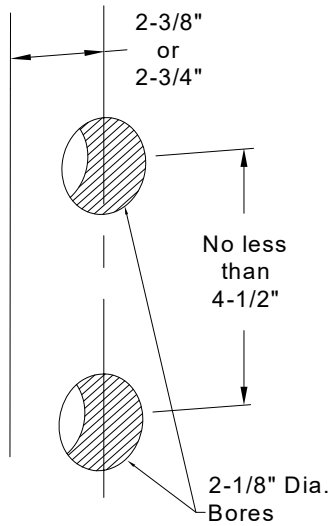

Installation Guide - Tubular Sectional Entry Set Dummy

1. Door Prep