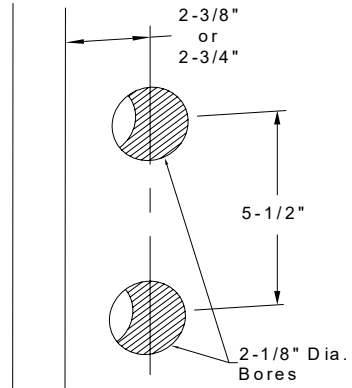

Installation Guide - Tubular Sectional Entry Set - Single Cylinder Deadbolt **EMTEK**

1. Door Prep

See template for door prep specifications.

2. Door Jamb Prep

3. Outside Installation

Install with tail piece horizontal

Optional extension collar for thin doors

Plates and grips vary depending on style.

4. Inside Installation

Installation Guide - Tubular Monolithic Entry Set Dummy

1. Door Prep

2. Install Entry Set

Installation Guide - Tubular Sectional Entry Set Dummy