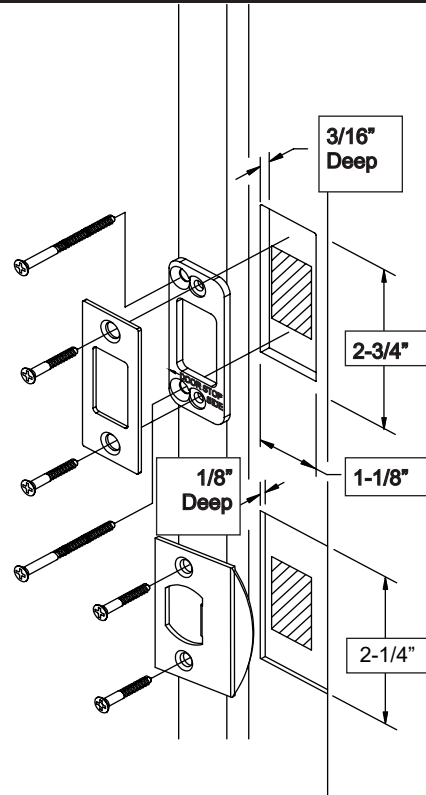

Installation Guide - Tubular Sectional Entry Set - Single Cylinder Deadbolt **EMTEK**

1. Door Prep

See template for door prep specifications.

2. Door Jamb Prep

3. Outside Installation

Install with tail piece horizontal

Optional extension collar for thin doors

Plates and grips vary depending on style.

4. Inside Installation

Installation Guide - Tubular Monolithic Entry Set Dummy

1. Door Prep

2. Install Entry Set

Installation Guide - Tubular Sectional Entry Set Dummy