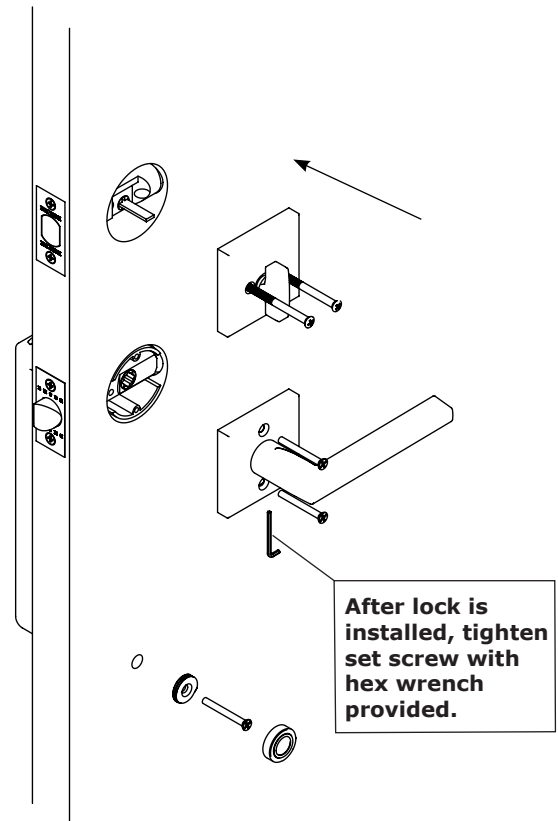

Installation Guide - Tubular Sectional Entry Set - Single Cylinder Deadbolt **EMTEK**

1. Door Prep

See template for door prep specifications.

2. Door Jamb Prep

3. Outside Installation

Install with tail piece horizontal

Optional extension collar for thin doors

Plates and grips vary depending on style.

4. Inside Installation

Installation Guide - Tubular Monolithic Entry Set Dummy

1. Door Prep

2. Install Entry Set

Installation Guide - Tubular Sectional Entry Set Dummy