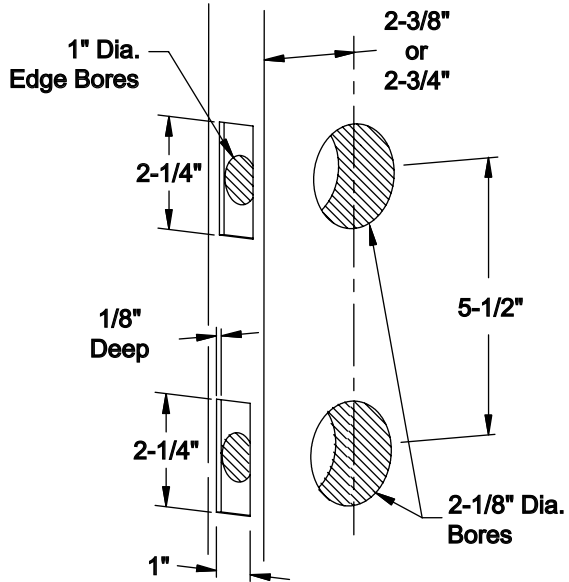

Installation Guide - Tubular Sectional Entry Set - Single Cylinder Deadbolt **EMTEK**

1. Door Prep

See template for door prep specifications.

2. Door Jamb Prep

3. Outside Installation

Install with tail piece horizontal

Optional extension collar for thin doors

Plates and grips vary depending on style.

4. Inside Installation

Installation Guide - Tubular Monolithic Entry Set Dummy

1. Door Prep

2. Install Entry Set

Installation Guide - Tubular Sectional Entry Set Dummy