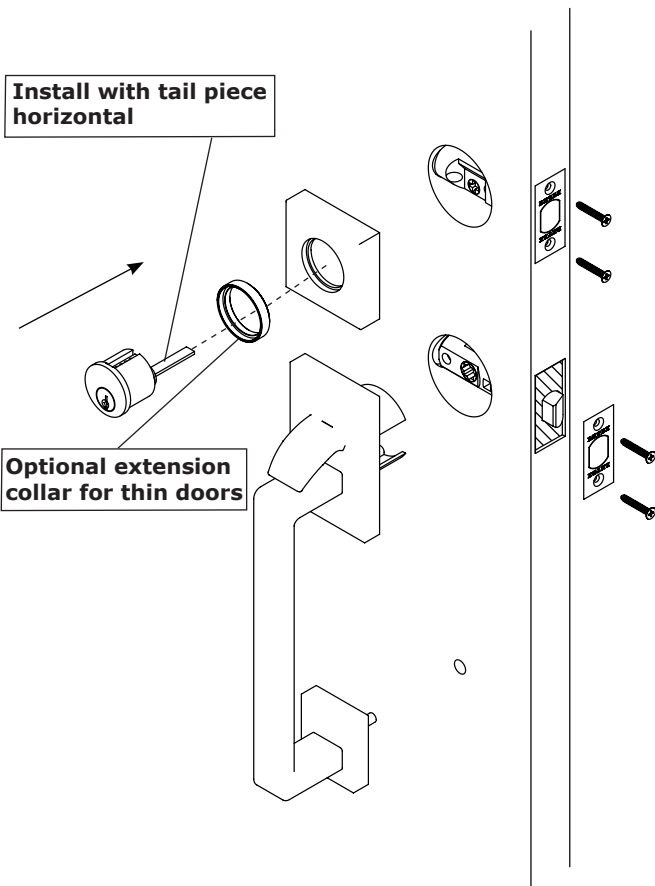

Installation Guide - Tubular Sectional Entry Set - Single Cylinder Deadbolt **EMTEK**

1. Door Prep

See template for door prep specifications.

2. Door Jamb Prep

3. Outside Installation

Install with tail piece horizontal

Optional extension collar for thin doors

Plates and grips vary depending on style.

4. Inside Installation

Installation Guide - Tubular Monolithic Entry Set Dummy

1. Door Prep

2. Install Entry Set

Installation Guide - Tubular Sectional Entry Set Dummy

1. Door Prep

2. Install Entry Set