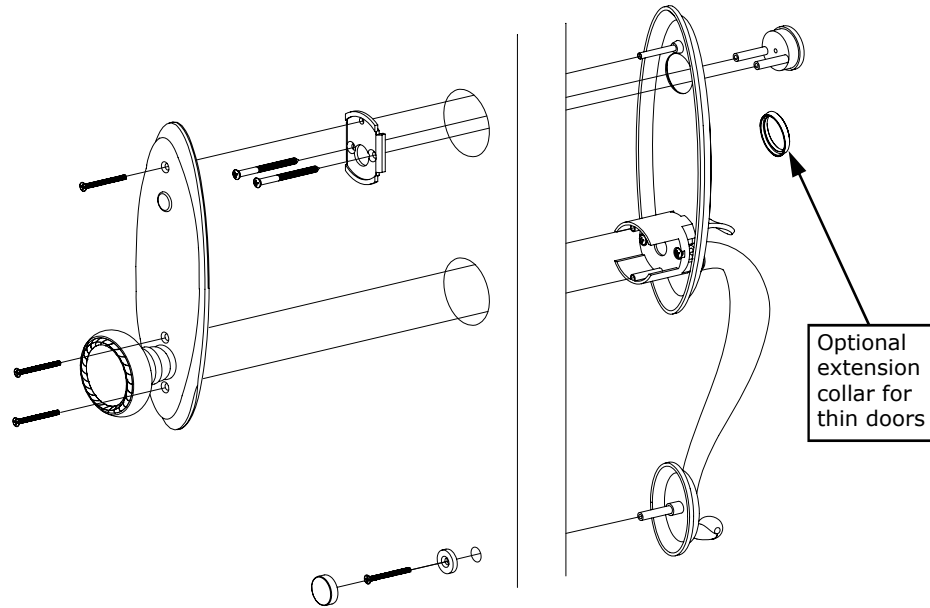

Installation Guide - Tubular Sectional Entry Set - Single Cylinder Deadbolt **EMTEK**

1. Door Prep

See template for door prep specifications.

2. Door Jamb Prep

3. Outside Installation

Install with tail piece horizontal

Optional extension collar for thin doors

Plates and grips vary depending on style.

4. Inside Installation

Installation Guide - Tubular Monolithic Entry Set Dummy

1. Door Prep

2. Install Entry Set

Installation Guide - Tubular Sectional Entry Set Dummy

1. Door Prep

2. Install Entry Set